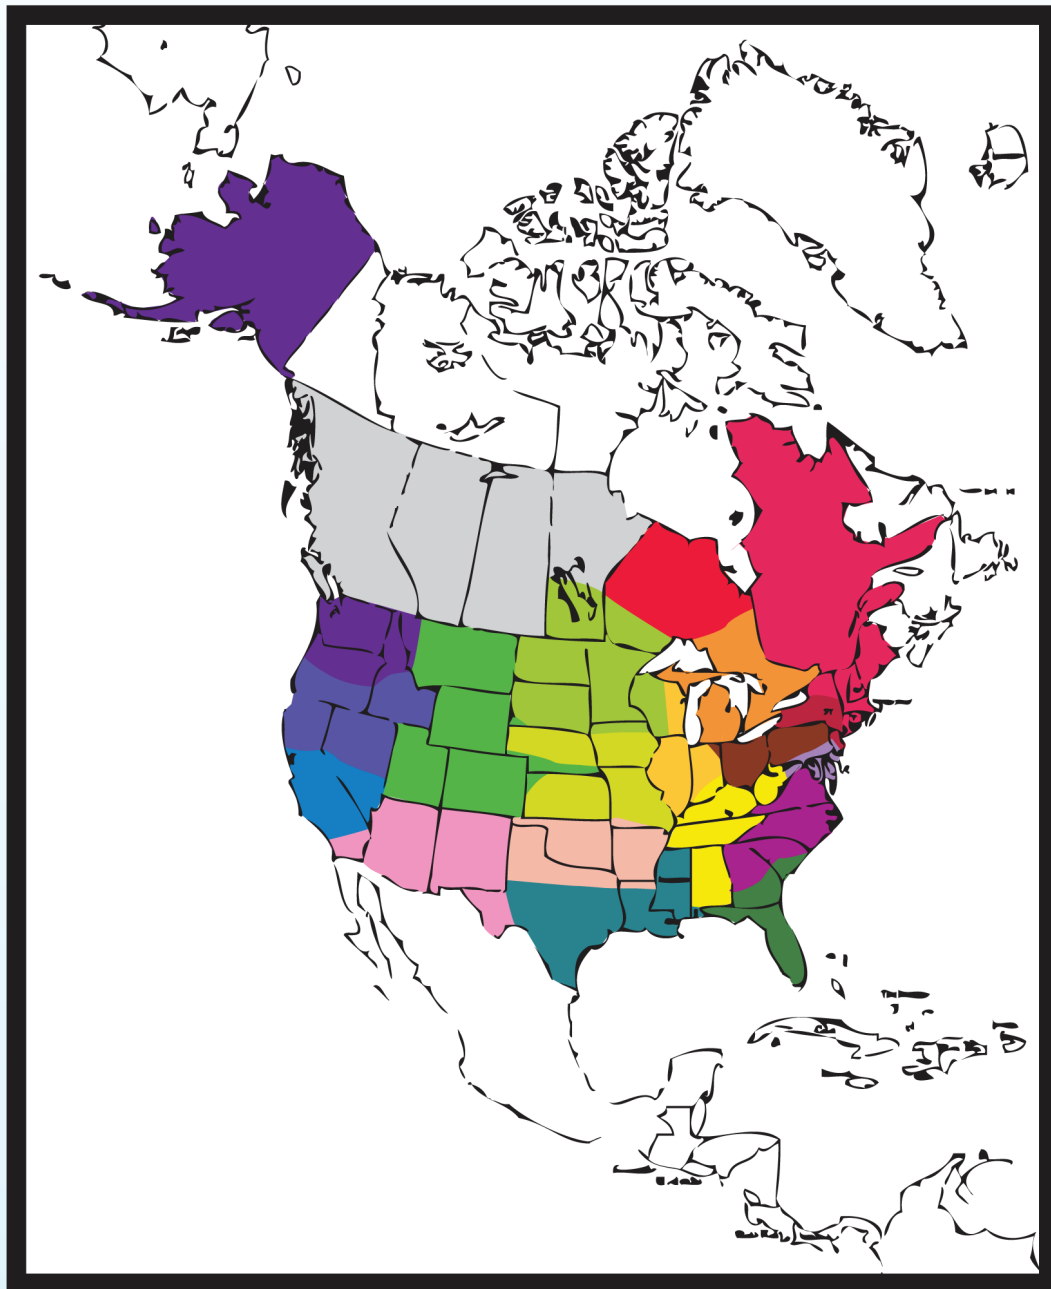

REGIONS

REGIONS BY COLOR

- | | |
|--|--|
| ■ North Atlantic - Region 1 - 810 | ■ Greater NY/NJ - Region 15 - 823 |
| ■ Border Lakes - Region 2 - 693 | ■ Lake Ontario - Region 16 - 939 |
| ■ Midwest Harmony - Region 3 - 722 | ■ Great Lakes Harmony - Region 17 - 749 |
| ■ Harmony Heartland - Region 4 - 1,020 | ■ Atlantic Bay-Mountain - Region 19 - 988 |
| ■ Spirit of the Midwest - Region 5 - 781 | ■ Golden West - Region 21 - 757 |
| ■ Northern Lights - Region 6 - 635 | ■ Heart of America - Region 25 - 986 |
| ■ Rocky Mountain - Region 8 - 651 | ■ Canadian Maple Leaf - Region 26 - 865 |
| ■ Coastal Harmony - Region 9 - 876 | ■ Satellite Area - Region 30 - 99 |
| ■ Great Gulf Coast - Region 10 - 683 | ■ Quartet of Nations - Region 31 - 1,238 |
| ■ Sequoia Pacifica - Region 11 - 640 | ■ Nordic Light - Region 32 - 933 |
| ■ Pacific Shores - Region 12 - 1,002 | ■ Southern Cross - Region 34 - 1,302 |
| ■ North Pacific - Region 13 - 1,085 | ■ New Zealand - Region 35 - 662 |
| ■ Heart of the Blue Ridge - Region 14 - 823 | |