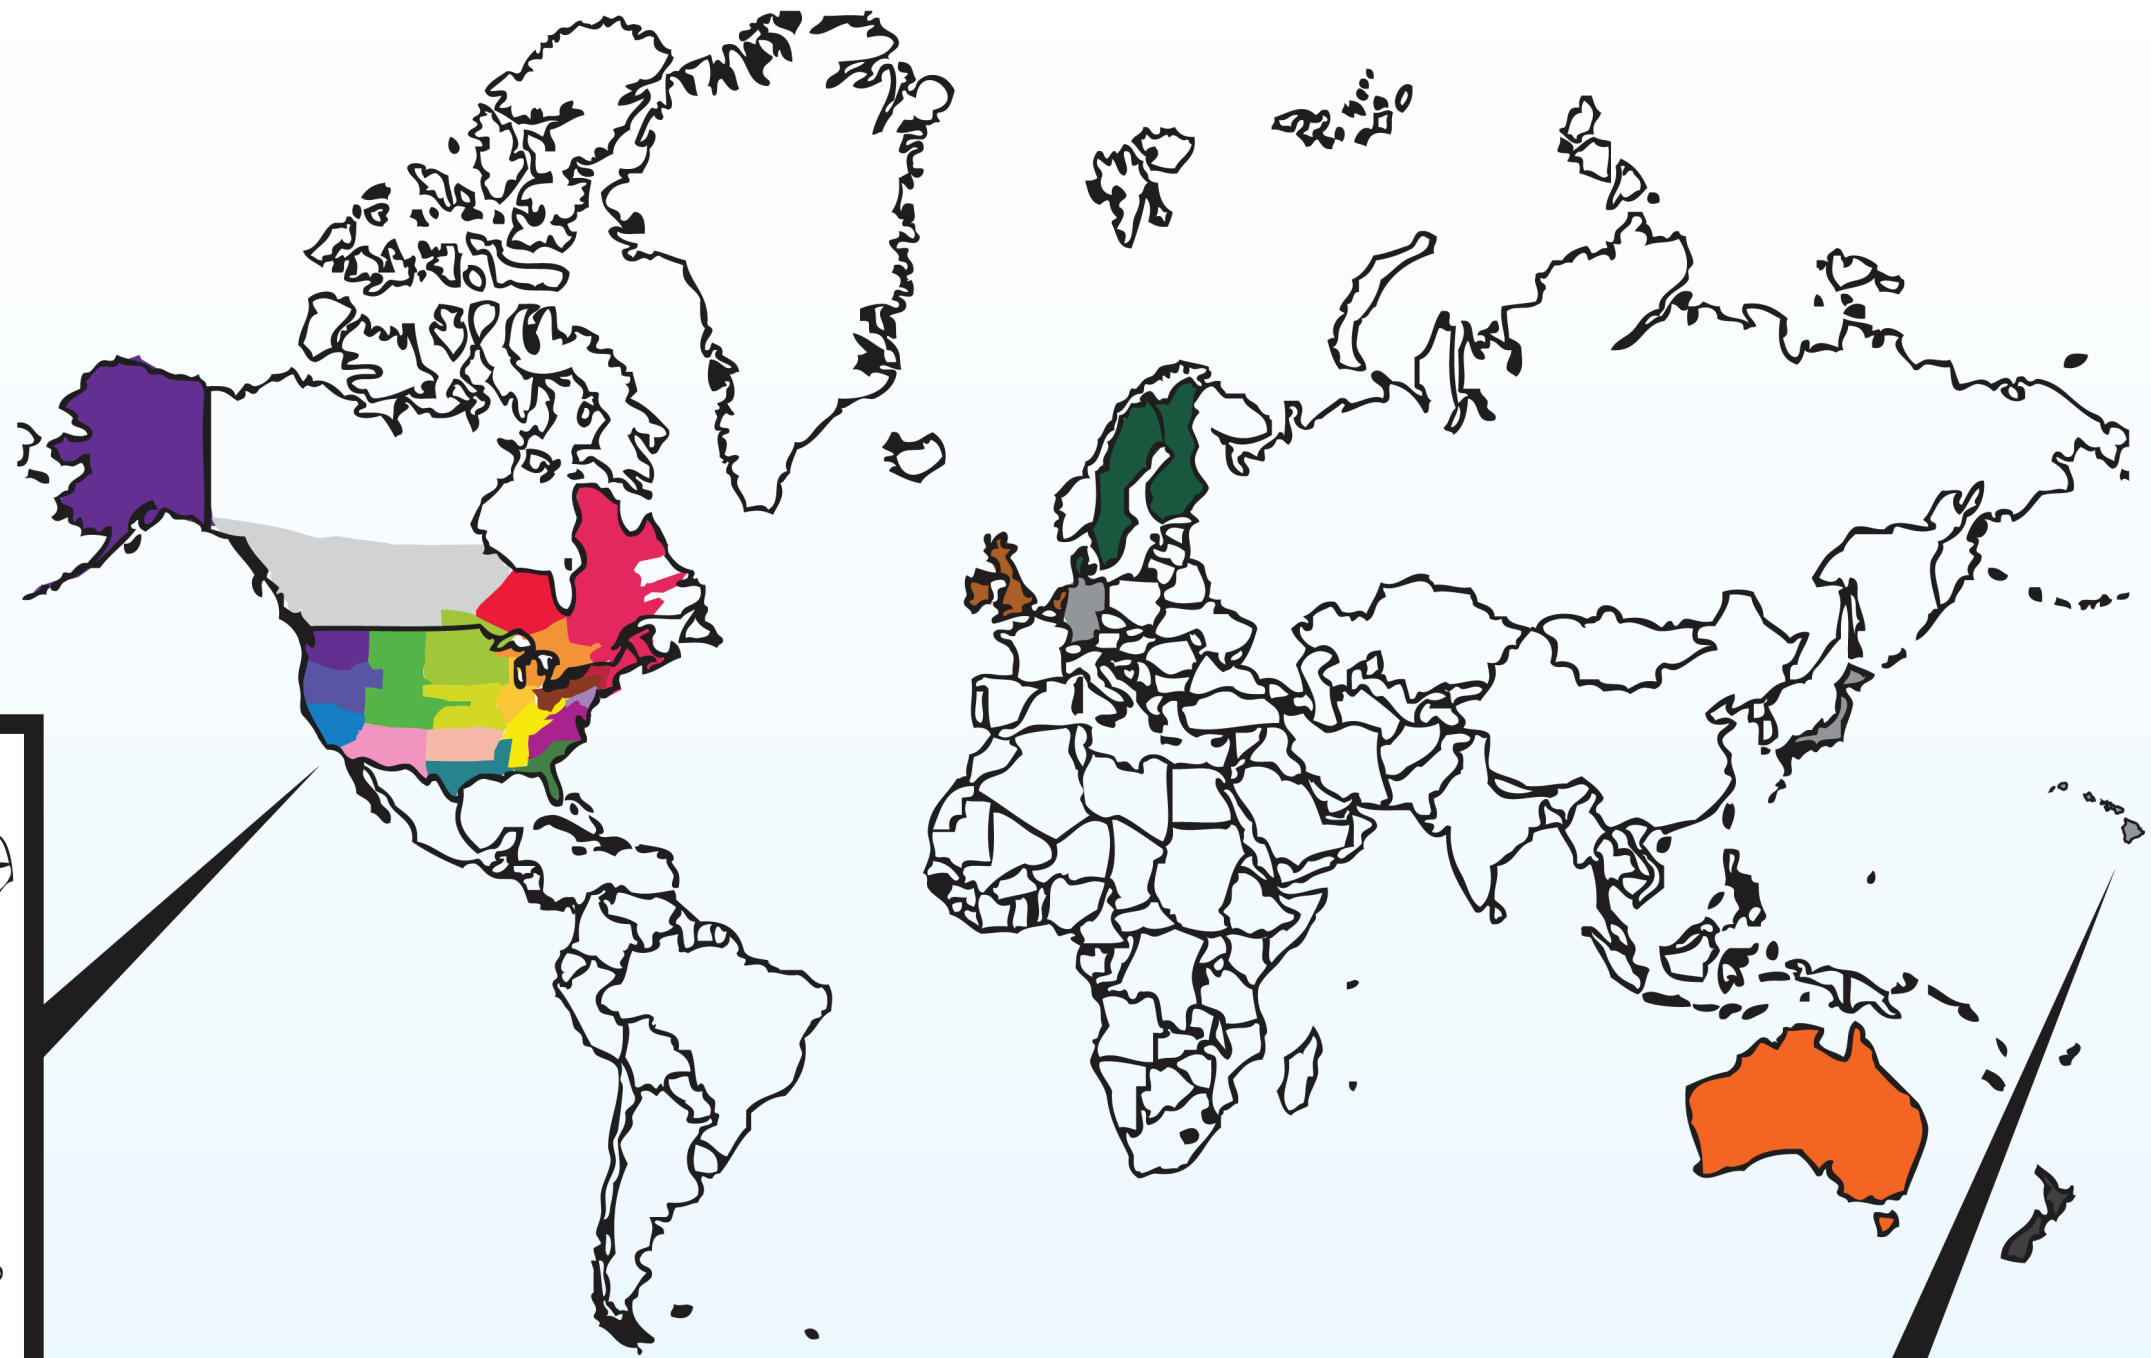

REGIONS

REGIONS BY COLOR

- | | |
|--|--|
| ■ North Atlantic - Region 1 - 810 | ■ Greater NY/NJ - Region 15 - 823 |
| ■ Border Lakes - Region 2 - 693 | ■ Lake Ontario - Region 16 - 939 |
| ■ Midwest Harmony - Region 3 - 722 | ■ Great Lakes Harmony - Region 17 - 749 |
| ■ Harmony Heartland - Region 4 - 1,020 | ■ Atlantic Bay-Mountain - Region 19 - 988 |
| ■ Spirit of the Midwest - Region 5 - 781 | ■ Golden West - Region 21 - 757 |
| ■ Northern Lights - Region 6 - 635 | ■ Heart of America - Region 25 - 986 |
| ■ Rocky Mountain - Region 8 - 651 | ■ Canadian Maple Leaf - Region 26 - 865 |
| ■ Coastal Harmony - Region 9 - 876 | ■ Satellite Area - Region 30 - 99 |
| ■ Great Gulf Coast - Region 10 - 683 | ■ Quartet of Nations - Region 31 - 1,238 |
| ■ Sequoia Pacifica - Region 11 - 640 | ■ Nordic Light - Region 32 - 933 |
| ■ Pacific Shores - Region 12 - 1,002 | ■ Southern Cross - Region 34 - 1,302 |
| ■ North Pacific - Region 13 - 1,085 | ■ New Zealand - Region 35 - 662 |
| ■ Heart of the Blue Ridge - Region 14 - 823 | |